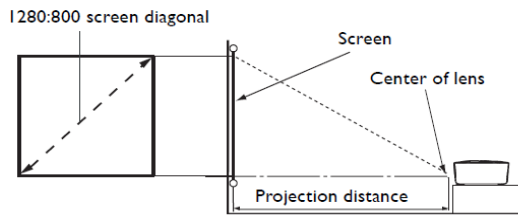

GP2 LED Mini Projector

Compatible with

Distance Chart