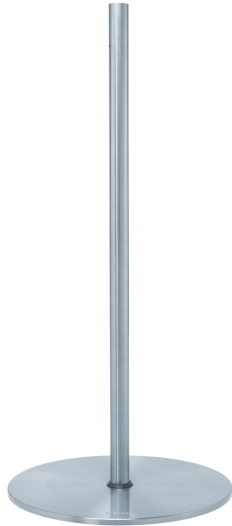

LCD/Plasma floor stand PFF 1570

Specifications

- Max. weight: 40 kg / 88 lbs
- Guarantee: 5 years
- Available colours: Stainless Steel

The PFF 1570 LCD/Plasma floor stand is a part of the modular system which enables you to create your own floor solution for LCD/Plasma TV's.

LCD/Plasma floor stand PFF 1570

The PFF 1570 is a stylish brushed stainless steel LCD/Plasma floor stand which can be used in many different locations like; boardrooms, hotel lobby's, retail shops, custom install showrooms, car showrooms, shows and exhibitions.

A turn & tilt unit (PFA 9001/9002) needs to be added followed by your choice of universal LCD/Plasma interface (FAU 3125/3150), depending on the display.

Features

- CIS[®] Cable Inlay System
- Stylish design
- Combine with turn and tilt unit PFA 9001 or PFA 9002 and universal interface FAU 3150 or FAU 3125