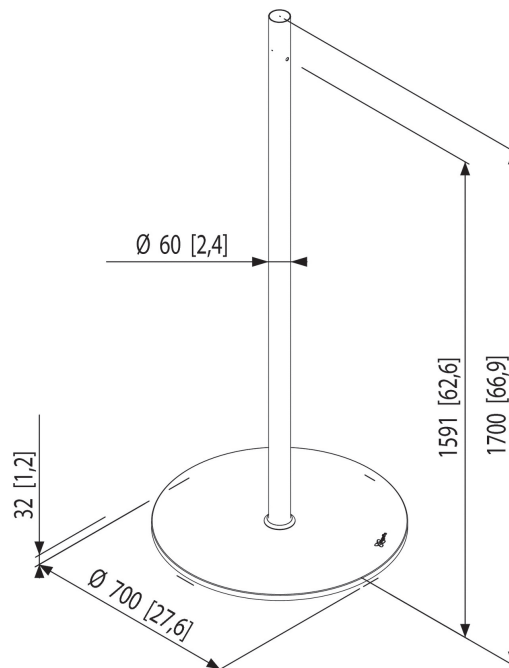

LCD/Plasma floor stand PFF 1570

The PFF 1570 is a stylish brushed stainless steel LCD/Plasma floor stand which can be used in many different locations like; boardrooms, hotel lobby's, retail shops, custom install showrooms, car showrooms, shows and exhibitions.

A turn & tilt unit (PFA 9001/9002) needs to be added followed by your choice of universal LCD/Plasma interface (FAU 3125/3150), depending on the display.

Features

- CIS® Cable Inlay System
- Stylish design
- Combine with turn and tilt unit PFA 9001 or PFA 9002 and universal interface FAU 3150 or FAU 3125

Logistic information

- Packaging size: 790x1769x185 mm
- Max. weight: 35 kg / 78 lbs
- EAN Code: 8712285313806