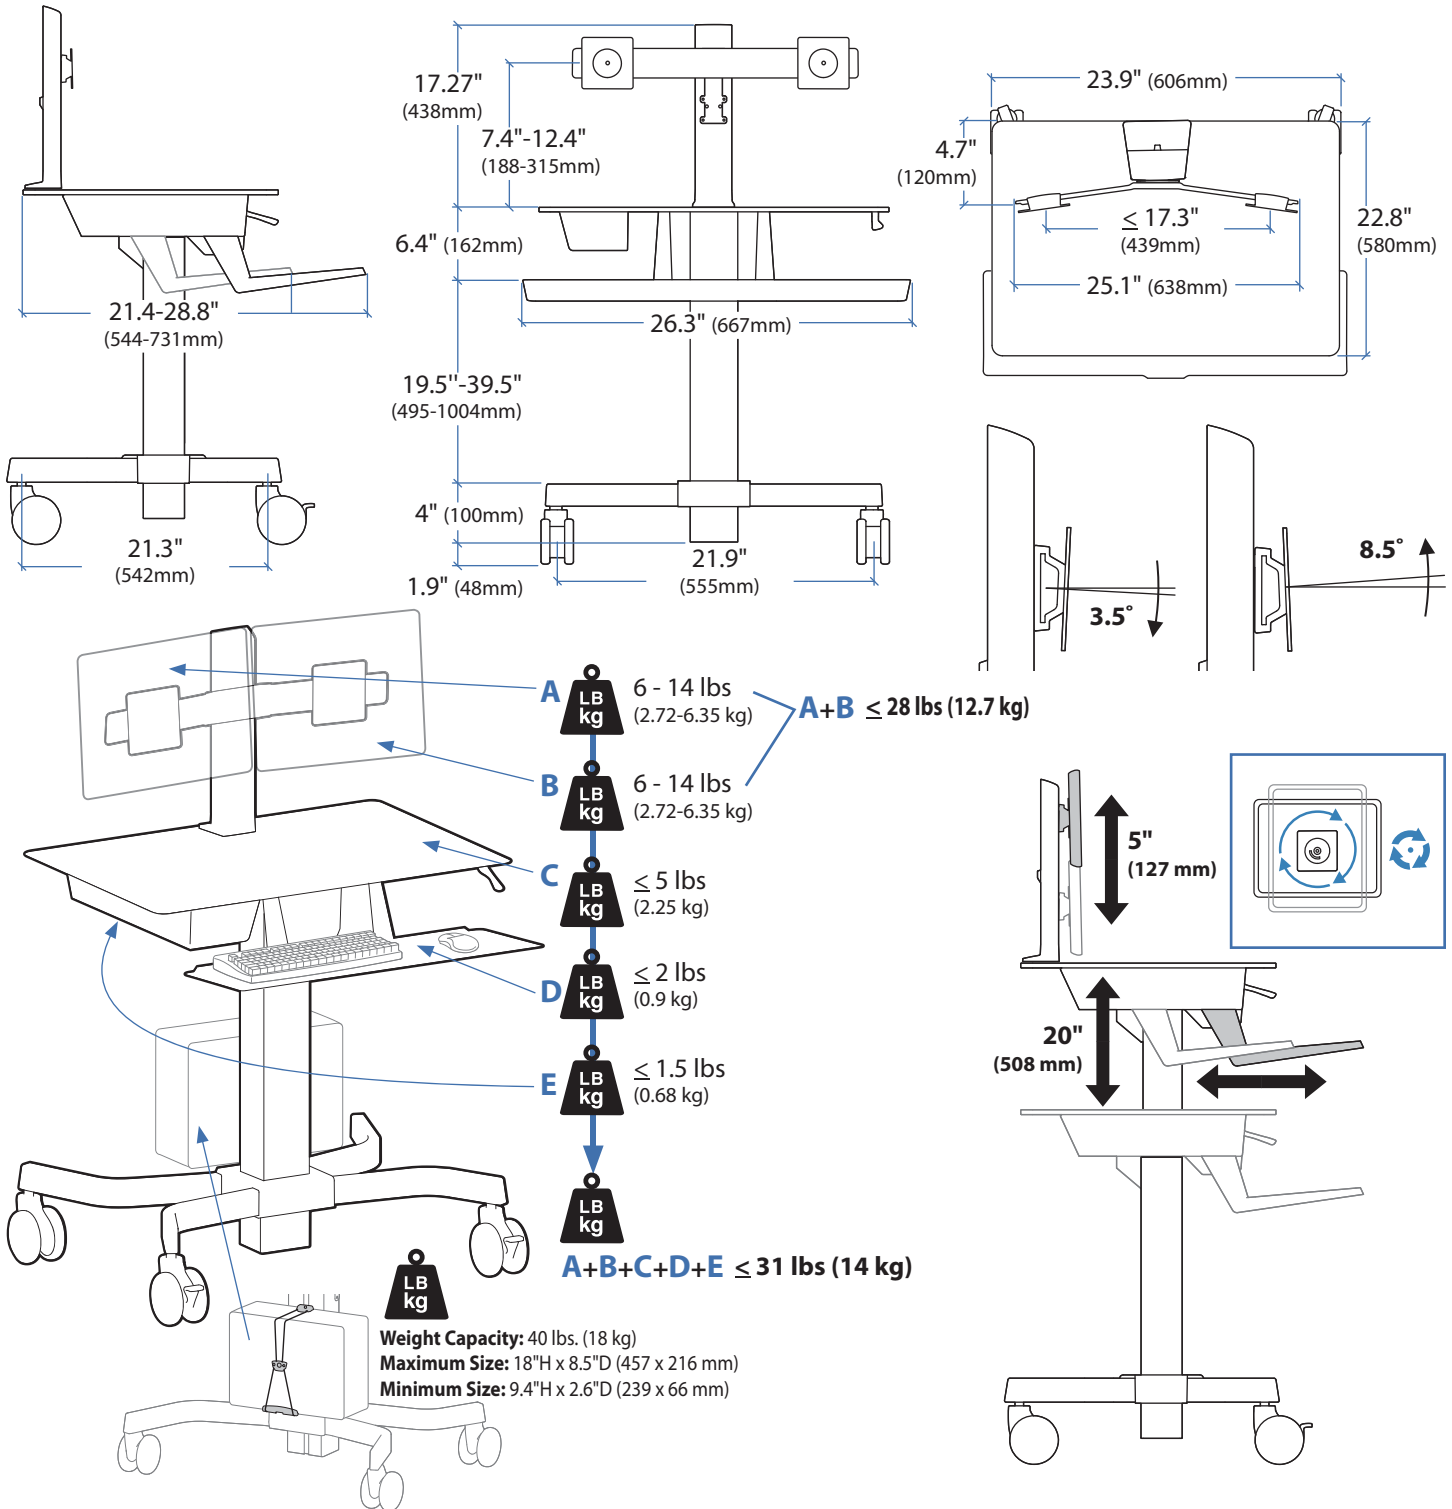

WorkFit-C Dual