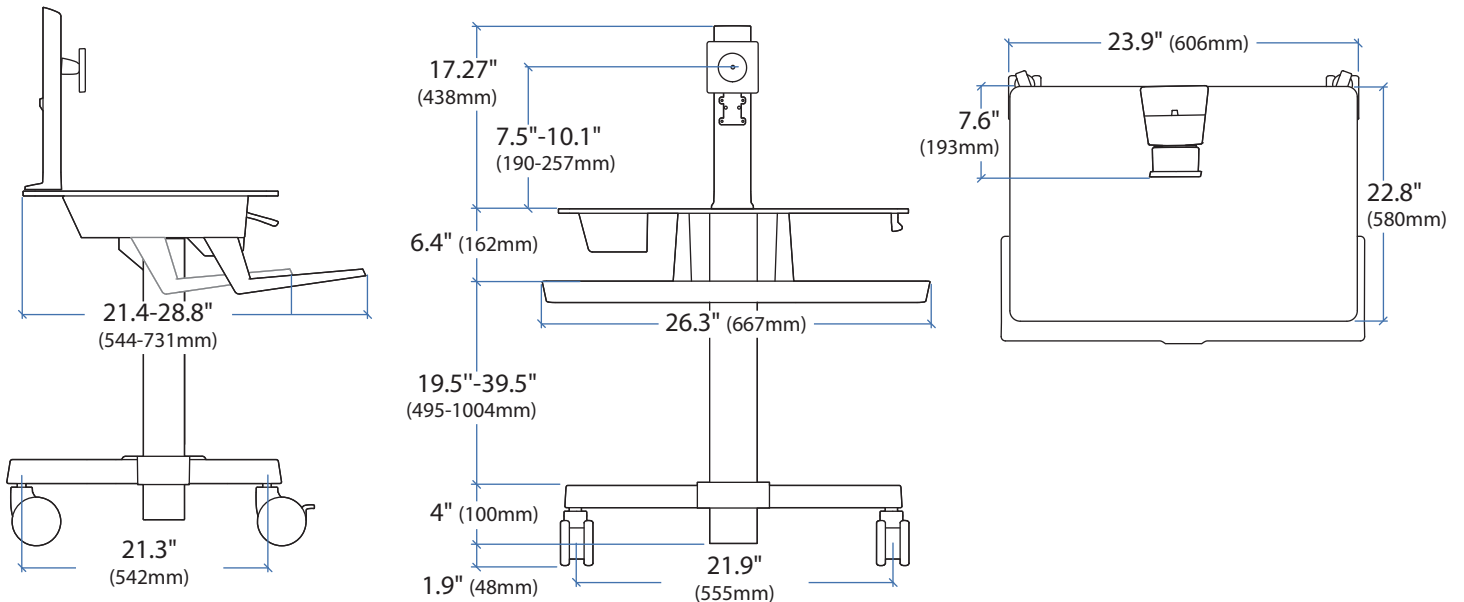

### WorkFit-C, Single LCD Mount, HD

© 2011 Ergotron, Inc. rev. 10/31/2011 DIM-Workfit-C Content is subject to change without notification