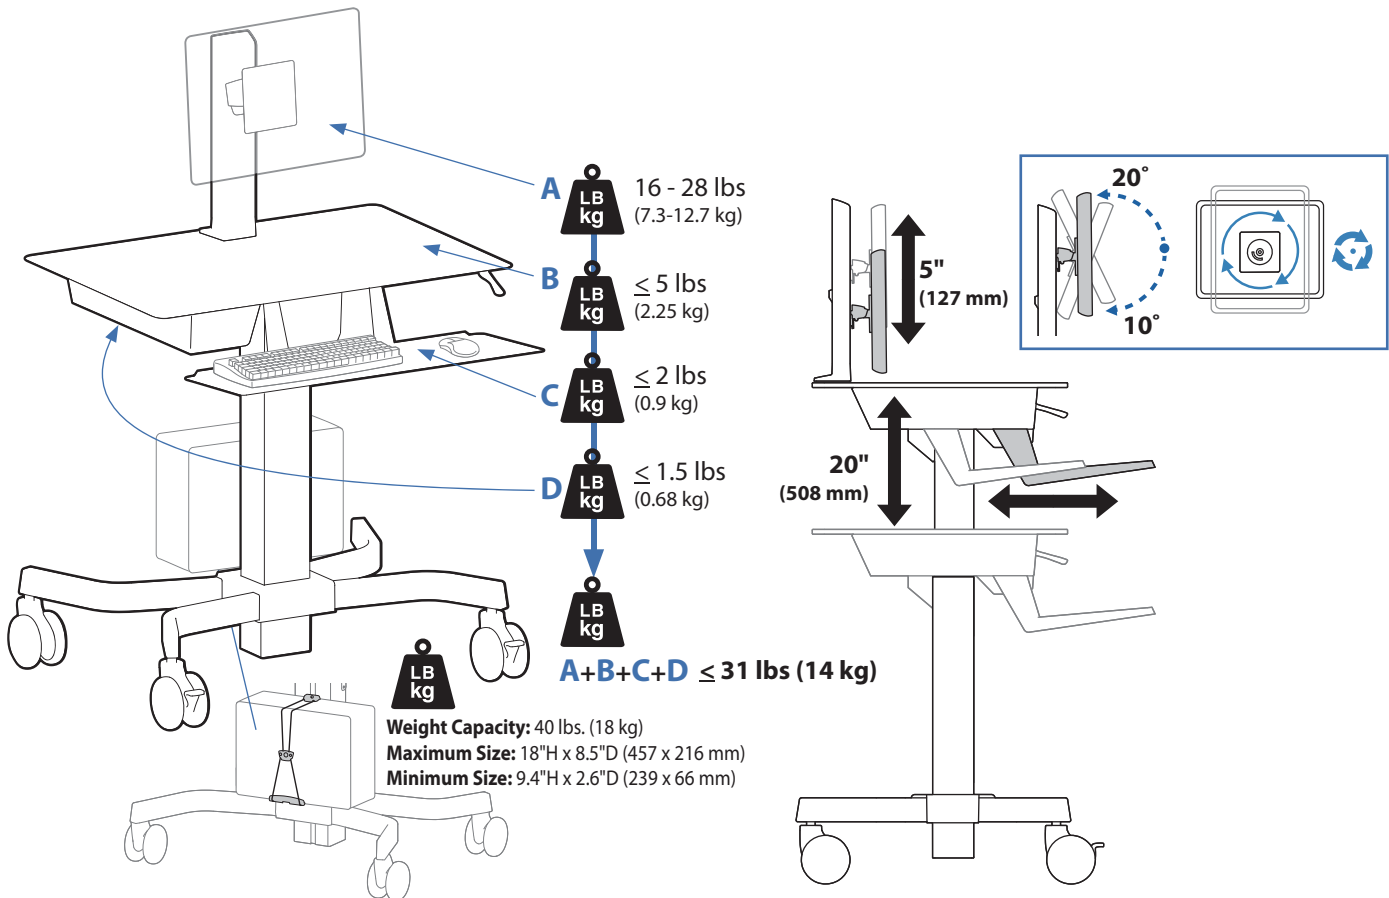

### WorkFit-C, Single LCD Mount, HD

© 2011 Ergotron, Inc. rev. 10/31/2011 DIM-Workfit-C Content is subject to change without notification