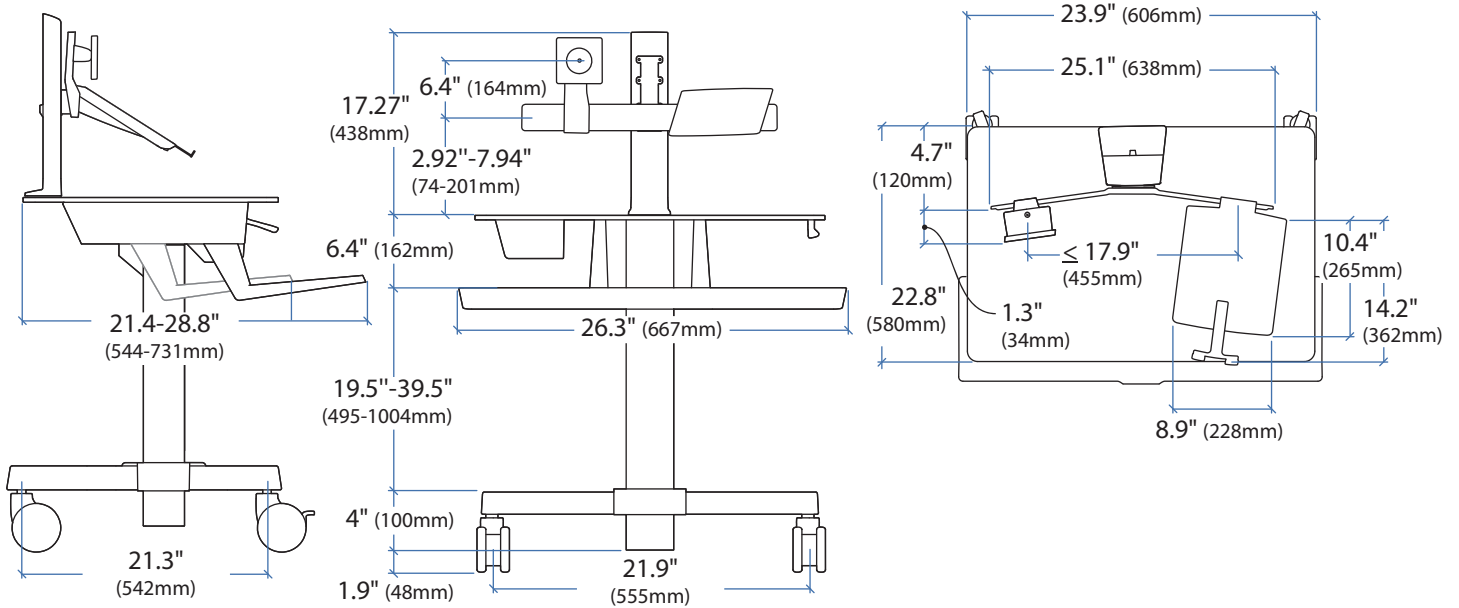

### WorkFit-C LCD & Laptop

© 2011 Ergotron, Inc. rev. 10/31/2011 DIM-Workfit-C Content is subject to change without notification