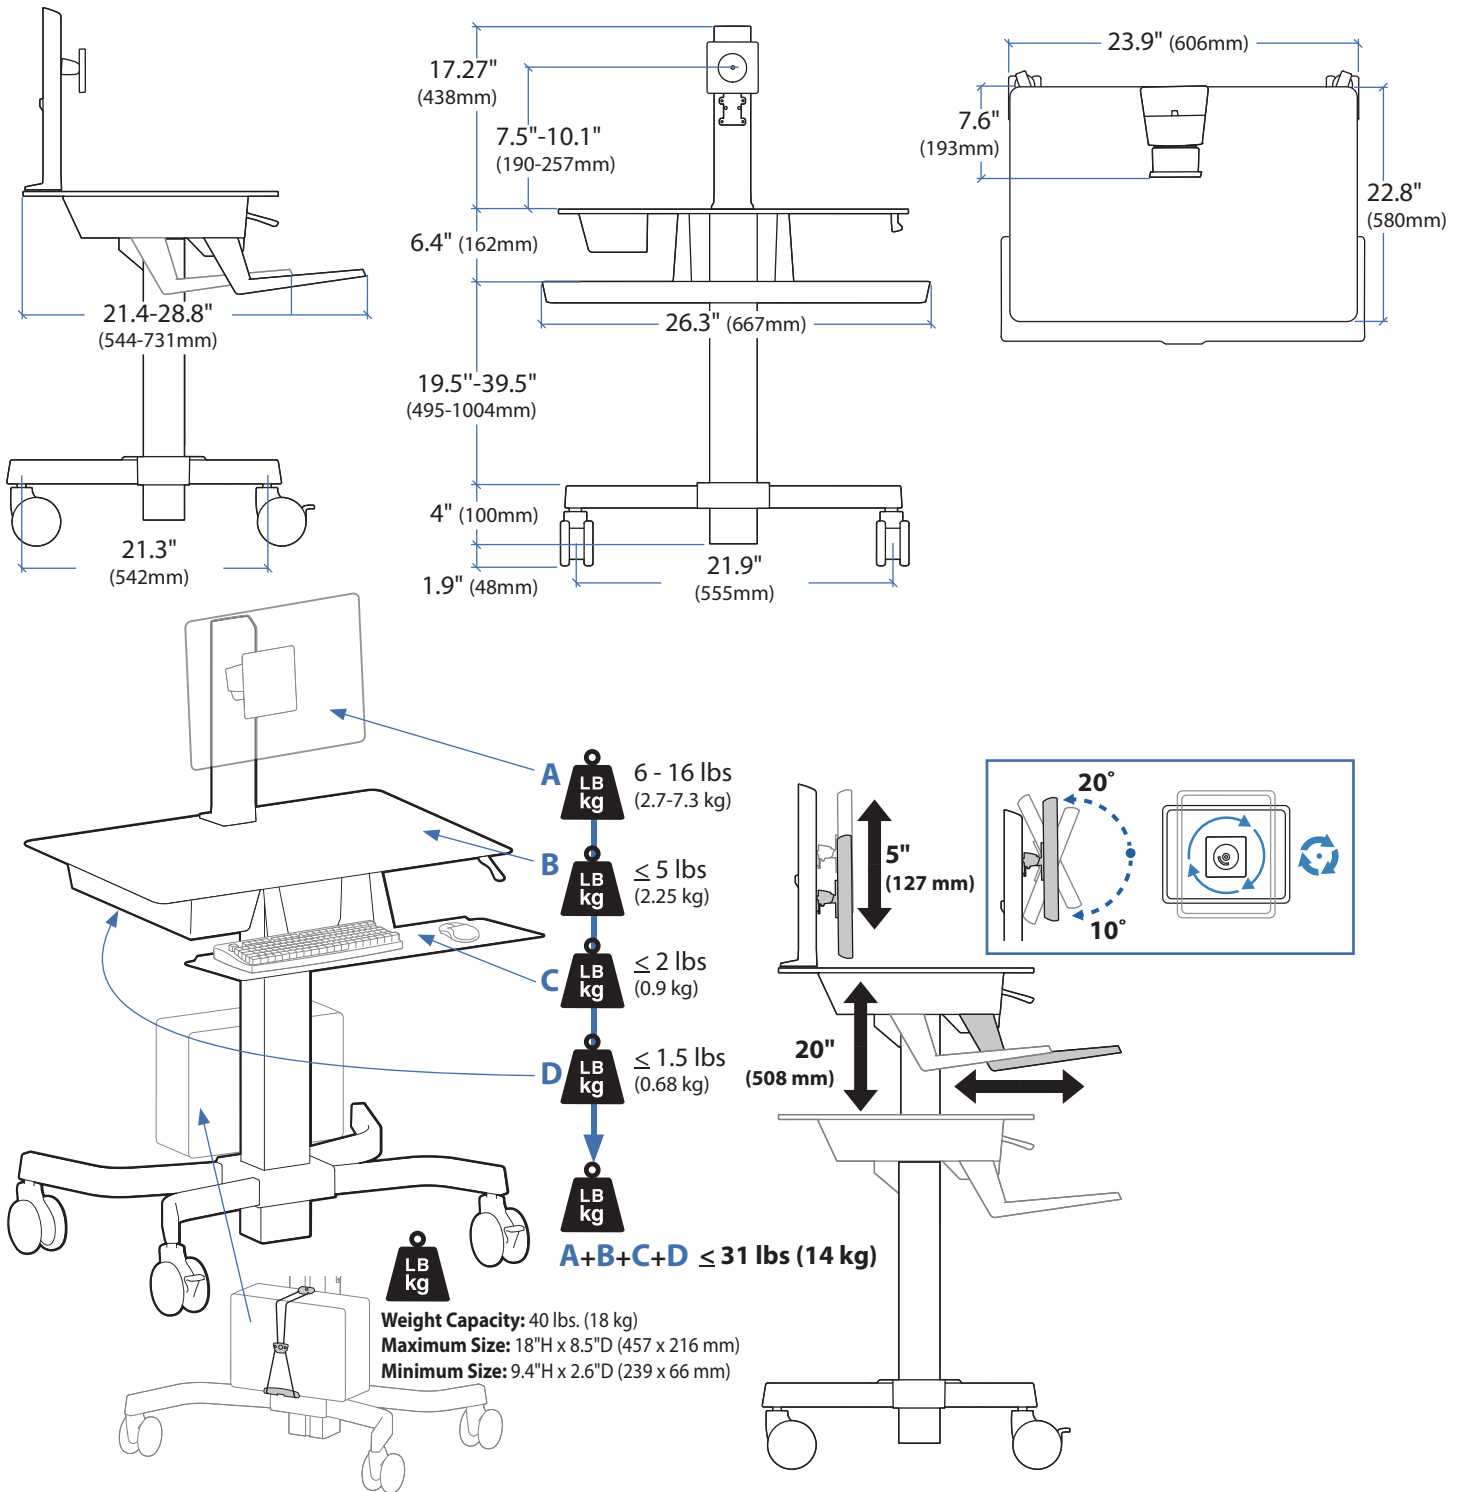

### WorkFit-C, Single LCD Mount, LD

© 2011 Ergotron, Inc. rev. 10/31/2011 DIM-Workfit-C Content is subject to change without notification