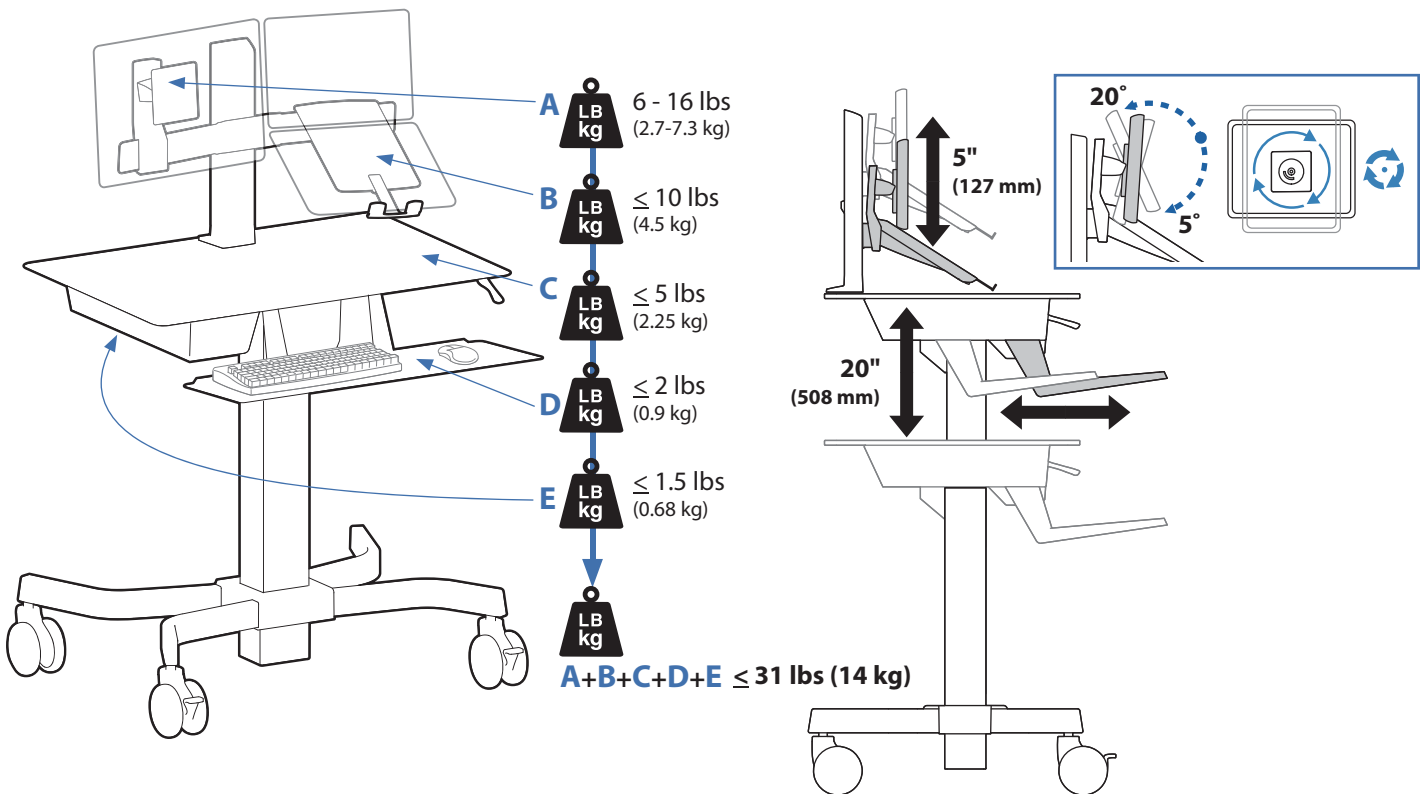

### WorkFit-C LCD & Laptop

© 2011 Ergotron, Inc. rev. 10/31/2011 DIM-Workfit-C Content is subject to change without notification