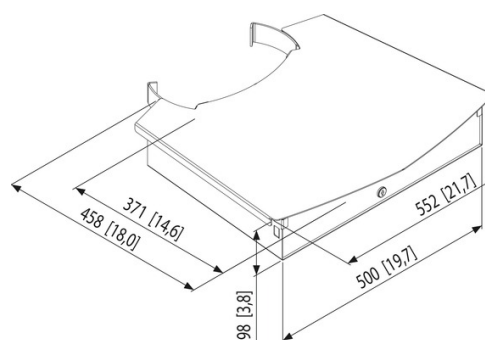

PFA 9034 Locking cabinet

PFA 9034 is a lockable cabinet/shelve for PFT 2510, PFF 2410 and PPT 2300

PFA 9034 Locking cabinet

PFA 9034 can be used as shelf but also a DVD player or laptop PC can be secured in the cabinet. A lockable cover plate prevents unauthorised operation of DVD player or PC. The cover plate is infra red transparent for remote controls. The locking cabinet can be used on both front and back of the trolley or stand.

Features

Logistic information

EAN Code Product	8712285315022
Net weight (kg)	7.9
Single Box Width (mm)	521
Single Box Length (mm)	561
Single Box Height (mm)	122