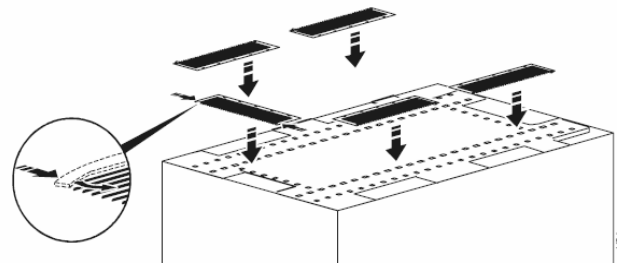

New NetShelter SX Accessories

AR7510 - NetShelter SX 42U, 23" EIA Mounting Rails, Square Holes

- Replacement rail kit of four mounting rails
- Accommodate 23 inch rack mountable equipment
- Compatible in a 42U, 750mm wide enclosure

AR7714 - NetShelter SX Roof Brush Strip

- Replacement brush strips for roof cable openings
- Control airflow and manage cables
- Includes five brush strips

New NetShelter SX Accessories

AR7511 - Narrow Vertical Cable Organizer, NetShelter SX, 42U

- Compliments the standard organizer
- Mount in the front of the enclosure
- Mount fiber cable spools
- Mount vertical cable managers
- Mount in the middle of the enclosure for cable tie off

AR7711 - NetShelter SX Zero U Accessory Mounting Bracket