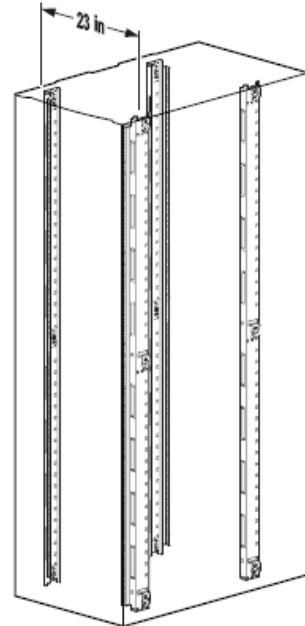

New NetShelter SX Accessories

AR7510 - NetShelter SX 42U, 23" EIA Mounting Rails, Square Holes

- Replacement rail kit of four mounting rails
- Accommodate 23 inch rack mountable equipment
- Compatible in a 42U, 750mm wide enclosure

AR7714 - NetShelter SX Roof Brush Strip

- Replacement brush strips for roof cable openings
- Control airflow and manage cables
- Includes five brush strips

New NetShelter SX Accessories

AR7511 - Narrow Vertical Cable Organizer, NetShelter SX, 42U

- Compliments the standard organizer
- Mount in the front of the enclosure
- Mount fiber cable spools
- Mount vertical cable managers
- Mount in the middle of the enclosure for cable tie off

AR7711 - NetShelter SX Zero U Accessory Mounting Bracket