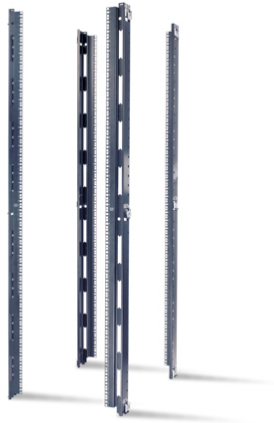

New NetShelter SX Accessories

AR7510 - NetShelter SX 42U, 23" EIA Mounting Rails, Square Holes

- Replacement rail kit of four mounting rails
- Accommodate 23 inch rack mountable equipment
- Compatible in a 42U, 750mm wide enclosure

AR7714 - NetShelter SX Roof Brush Strip

- Replacement brush strips for roof cable openings
- Control airflow and manage cables
- Includes five brush strips

New NetShelter SX Accessories

AR7511 - Narrow Vertical Cable Organizer, NetShelter SX, 42U

- Compliments the standard organizer
- Mount in the front of the enclosure
- Mount fiber cable spools
- Mount vertical cable managers
- Mount in the middle of the enclosure for cable tie off

AR7711 - NetShelter SX Zero U Accessory Mounting Bracket

- Mount in various locations throughout the enclosure:
- Rear cable channel, front vertical mounting flange, and rear vertical mounting flange
- Support small accessories and equipment