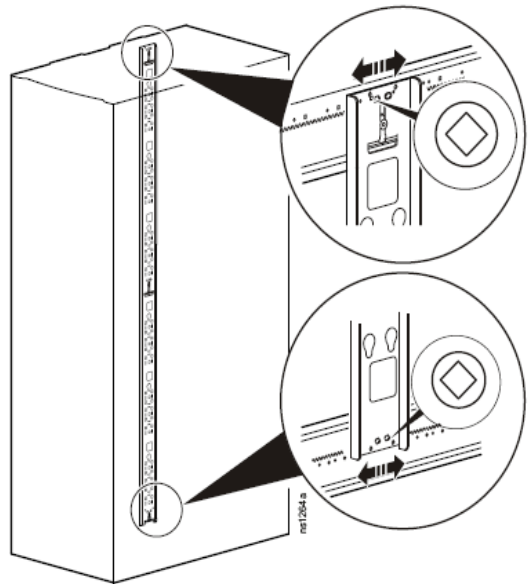

New NetShelter SX Accessories

AR7510 - NetShelter SX 42U, 23" EIA Mounting Rails, Square Holes

- Replacement rail kit of four mounting rails
- Accommodate 23 inch rack mountable equipment
- Compatible in a 42U, 750mm wide enclosure

AR7714 - NetShelter SX Roof Brush Strip

- Replacement brush strips for roof cable openings
- Control airflow and manage cables
- Includes five brush strips

New NetShelter SX Accessories

AR7511 - Narrow Vertical Cable Organizer, NetShelter SX, 42U

- Compliments the standard organizer
- Mount in the front of the enclosure
- Mount fiber cable spools
- Mount vertical cable managers
- Mount in the middle of the enclosure for cable tie off

AR7711 - NetShelter SX Zero U Accessory Mounting Bracket

- Mount in various locations throughout the enclosure:
- Rear cable channel, front vertical mounting flange, and rear vertical mounting flange
- Support small accessories and equipment