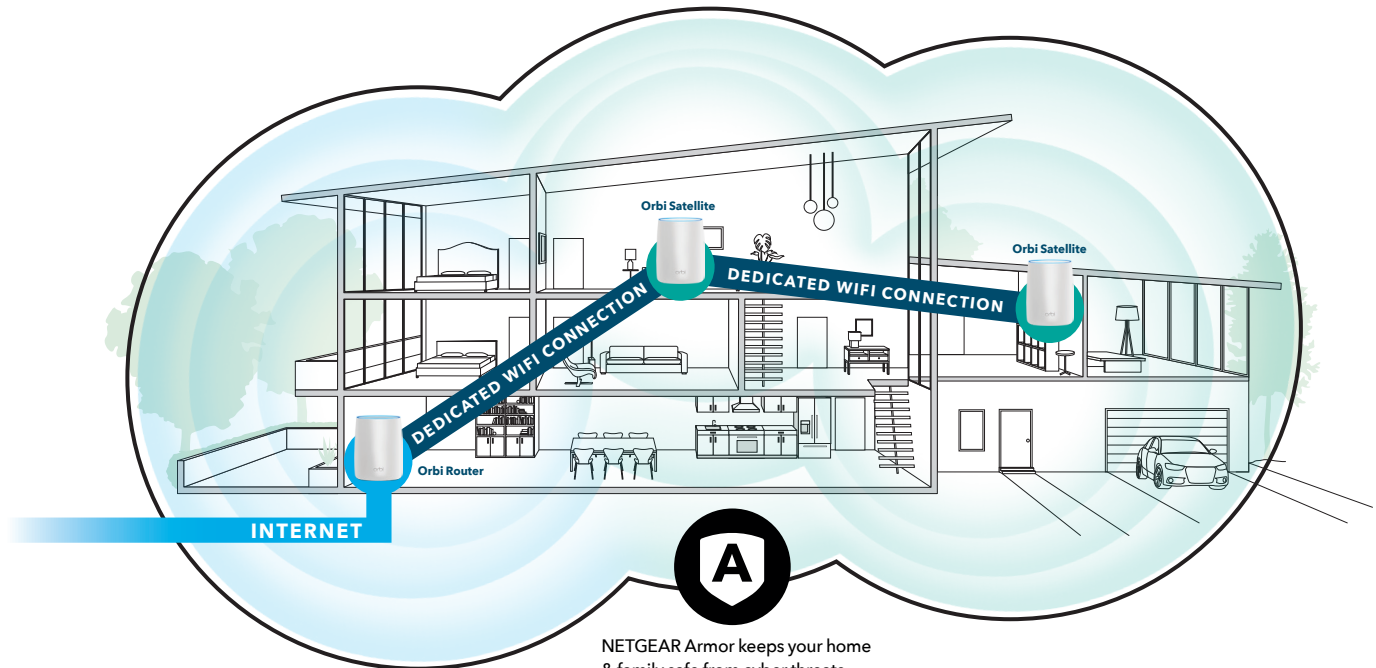

Overview

This Orbi WiFi System comes with an Orbi WiFi Router and two Satellites that deliver unparalleled WiFi coverage. It covers homes up to 7,500 square feet with strong WiFi signals. Innovative Tri-band WiFi helps maximize the Internet speeds available in your home. Includes 1-year of advanced cyber threat protection with NETGEAR Armor™.

One WiFi Network.

Enjoy the convenience of a single WiFi name for your whole home.

Simple & Secure.

Use the Orbi app and NETGEAR Armor to create your secure whole home WiFi in minutes.

Manage Your Kids' Screen Time.

Circle® Smart Parental Controls let you easily manage content & time online on any device.

House Diagram

7,500 Square Feet of Orbi WiFi Coverage

NETGEAR® | POWERED BY
ARMOR™ | Bitdefender®

Setup in 3 EASY steps

- 1 Download Orbi App
- 2 Plug in Orbi
- 3 Activate NETGEAR Armor

Use the Orbi app to set up and manage your Orbi WiFi.

NETGEAR Armor™ provides best-in-class anti-virus, anti-malware, & data protection for all smart devices, smartphones, and computers.