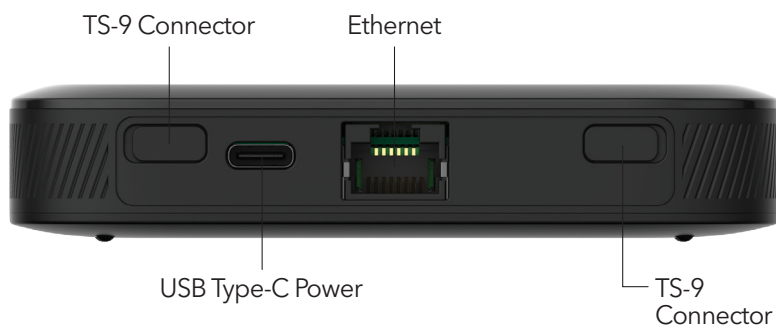

Connection Diagram