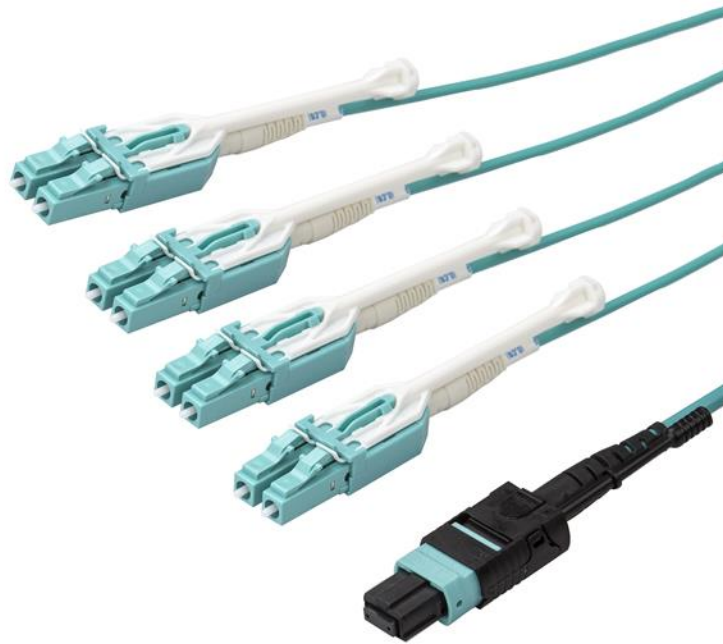

## MPO/MTP to LC Breakout Cable - Plenum-Rated - OM3, 40Gb - Push/Pull-Tab - 2 m (6 ft.)

Product ID: MPO8LCPL2M

This MPO/MTP to 8x LC breakout cable lets you fan out a single 40Gbps connection from a 40GBase-SR4 QSFP+ transceiver to four 10Gbps LC SFP+ transceivers.

The push-and-pull tabs optimize accessibility and let you install or remove the connectors with one hand, without using additional tools. Plus, the slim uniboot design of the LC connectors saves space and improves cable management.

The MPO cable is housed in a plenum-rated jacket and is ideal for installations where CMP fire rating is required.

Each OM3 fiber cable has been individually tested for insertion loss and return loss. The full test report is included in each cable bag.

### Features

- Obtain higher port density with eight LC network connections combined into a single MPO/MTP connector
- Optimize accessibility and install or remove connectors with one hand using the push-and-pull tabs
- Save space and improve cable management with slim uniboot connectors
- Get test data for your fiber cable - an insertion loss and return loss test report is included in each cable bag