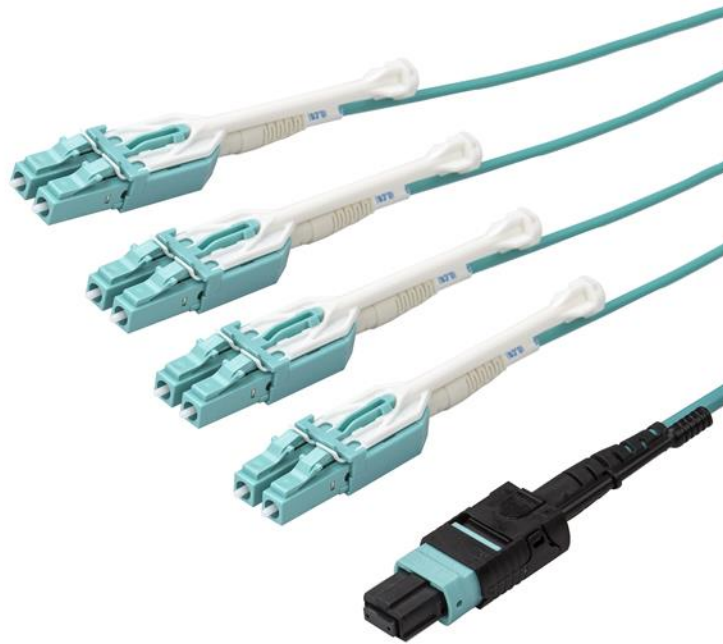

## MPO/MTP to LC Breakout Cable - Plenum-Rated - OM3, 40Gb - Push/Pull-Tab - 10 m (30 ft.)

Product ID: MPO8LCPL10M

This MPO/MTP to 8x LC breakout cable lets you fan out a single 40Gbps connection from a 40GBase-SR4 QSFP+ transceiver to four 10Gbps LC SFP+ transceivers.

The push-and-pull tabs optimize accessibility and let you install or remove the connectors with one hand without using additional tools. Plus, the slim uniboot design of the LC connectors saves space and improves cable management.

The MPO cable is housed in a plenum-rated jacket and is ideal for in-wall installations or anywhere CMP fire rating is required.

Each OM3 fiber cable has been individually tested for insertion loss and return loss. The full test report is included in each cable bag.

### Features

- Obtain higher port density with eight LC network connections combined into a single MPO/MTP connector
- Optimize accessibility and install or remove connectors with one hand using the push-and-pull tabs
- Save space and improve cable management with slim uniboot connectors
- Get test data for your fiber cable - an insertion loss and return loss test report is included in each cable bag