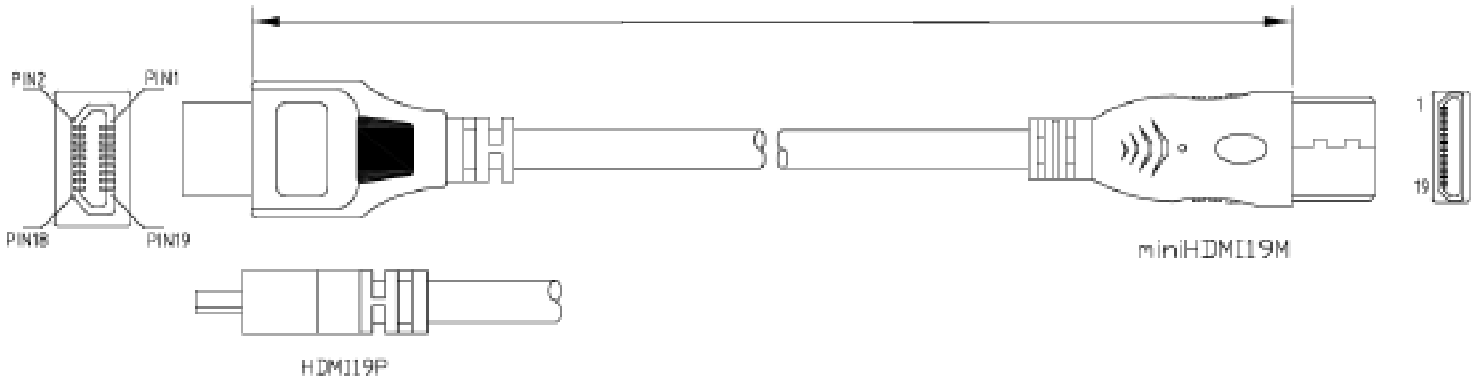

High Speed HDMI Cable

Mini HDMI Male to HDMI Male, Shielded, Black

High-speed cables deliver high-definition performance.

HDMI has become the standard digital connection, delivering the highest-quality audio and video signal over a single cable. MANHATTAN® High Speed HDMI cables are designed and carefully constructed to meet the evolving needs of the high-definition marketplace. MANHATTAN High Speed HDMI shielded cables provide the highest resolution possible at 4K x 2K, an audio return channel and a bandwidth of 10.2 Gigabits per second at 340 MHz. These high-quality cables provide high-definition video and multi-channel, digital audio with increased performance characteristics, greater accuracy and expanded features. No matter if you need device cables, extension cables, or mini or micro connections, MANHATTAN has your High Speed HDMI Cables covered.

Model	Length
308809	1.0 m (3.3 ft.)
304955	1.8 m (6 ft.)
304962	3.0 m (10 ft.)
304993	5.0 m (16.5 ft.)

Lifetime Warranty

Strict manufacturing standards ensure the highest quality in all MANHATTAN products. All items carry a full Lifetime Warranty — the strongest quality commitment anyone can make.

Model
308809
304955
304962
304993

NOTE:

1. CABLE: (1P*28#+AL+D+MYLAR)*4C+(1P+5C)*28#+AL+B/UL20276
BLACK COLOR,OD=6.5mm,PVC JACKET
2. LENGTH: 5000mm
3. CONNECTORS: miniHDMI19M*1,HDMI19P*1
4. MOLD: HDMI MOLDING.
6. CONTACTS:

UNLESS OTHERWISE SPECIFIED DIMENSIONS ARE IN MILLIMETERS ANGULAR TOLERANCE.

APPO:	REVO:
CUSTOMER:	DRD: XIE
SCALE: /	LIMIT: (BUB)
FILE:	SIZE: A4
BARCODE NO.:	FILE NAME:
SHEET: 1 / 1	REV: A

Features

- Mini HDMI 19-pin male to HDMI 19-pin male gold-plated connections
- Ensures the integrity of the signal between HDMI devices
- Supports HD resolutions beyond 1080p and Deep Color
- Compliant with High Speed HDMI specifications
- Up to 10.2 Gbps at 340 MHz bandwidth
- Fully shielded to reduce EMI and other interference sources
- Molded PVC boot
- Lifetime Warranty