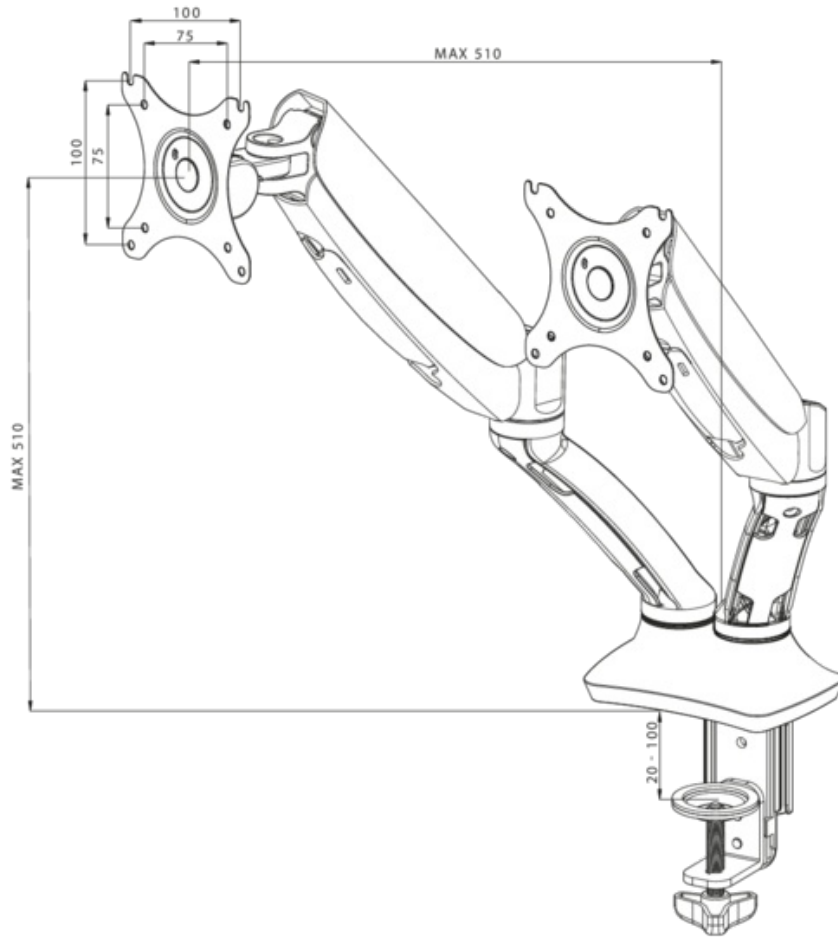

### Sleek and stylish dual gas spring arm

The iiyama DS3002C-B1 is a desk mount (grommet or clamp) for two flat screens up to 27". Using the arm you save space on your desk and thanks to the cable management system it is easier to keep your workplace tidy. But what is more important, offering broad adjustment capabilities including tilt, swivel, height and rotation, the dual gas spring arm makes sure you can easily adjust the position of the screens to your preferences assuring ergonomic body posture.

## 1.

TYPE	gas spring desk mount for desktop monitor
NUMBER OF SCREENS	2
SCREEN SIZE	10" - 27"
HEIGHT ADJUSTMENT	0 - 399 mm
SCREEN ROTATION	PIVOT 90°
TILT	-85° - 15°
SWIVEL	360°
MAX WEIGHT	5 kg
MIN WEIGHT	1.5 kg
VESA MINIMUM	75 x 75 mm
VESA MAXIMUM	100 x 100 mm
COLOUR	'black'