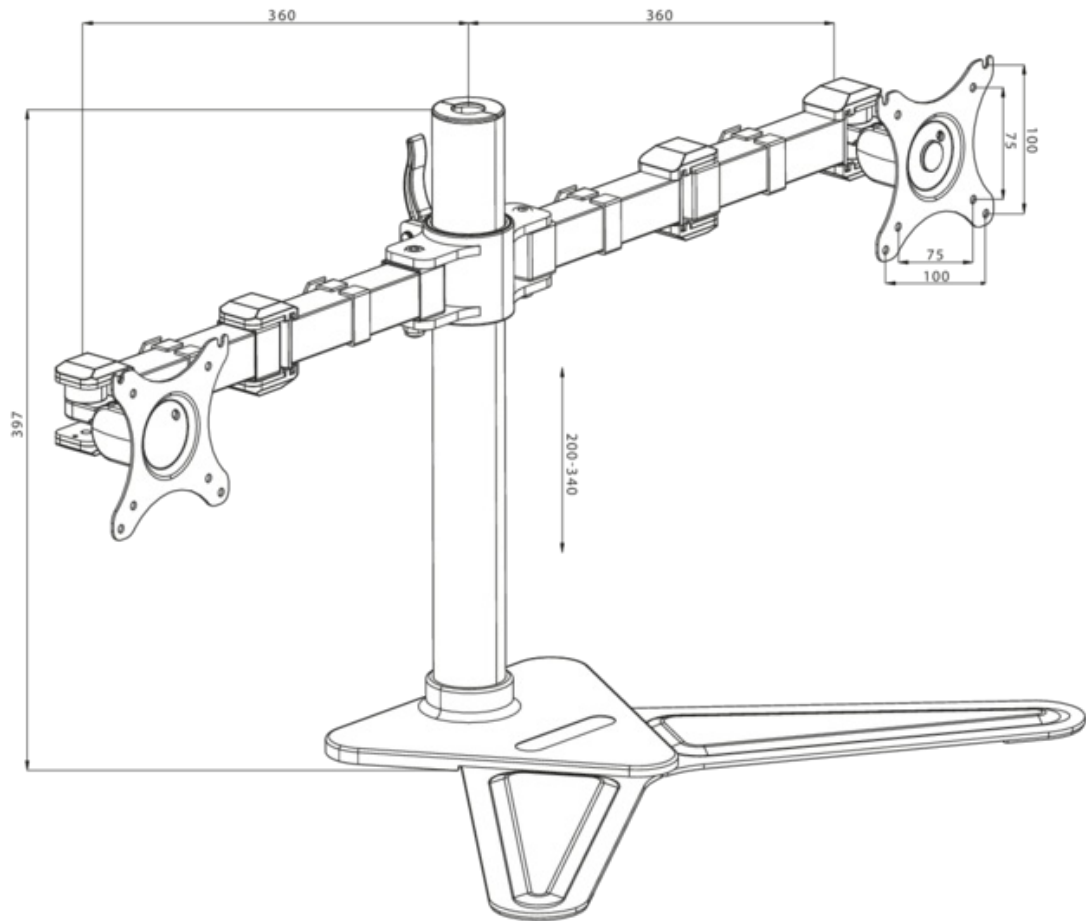

Comfortable dual desktop stand

The iiyama DS1002D-B1 is a desk stand for two flat screens up to 30". The device allows you to save space on your desk reducing the number of stands to one only and the cable management system makes it easier to keep your workplace tidy. The easy to set-up stand offers broad adjustment capabilities, including tilt, swivel, height and rotation, so you can easily adjust the position of both screens to your preferences assuring comfortable and healthy body posture.

1.

TYPE	desk stand for desktop monitor
NUMBER OF SCREENS	2
DESK MOUNT	stand
SCREEN SIZE	10" - 30"
HEIGHT ADJUSTMENT	200 - 340 mm
SCREEN ROTATION	PIVOT 90°
TILT	-85° - 15°
SWIVEL	180°
MAX WEIGHT	10 kg
VESA MINIMUM	75 x 75 mm
VESA MAXIMUM	100 x 100 mm
COLOUR	'black'