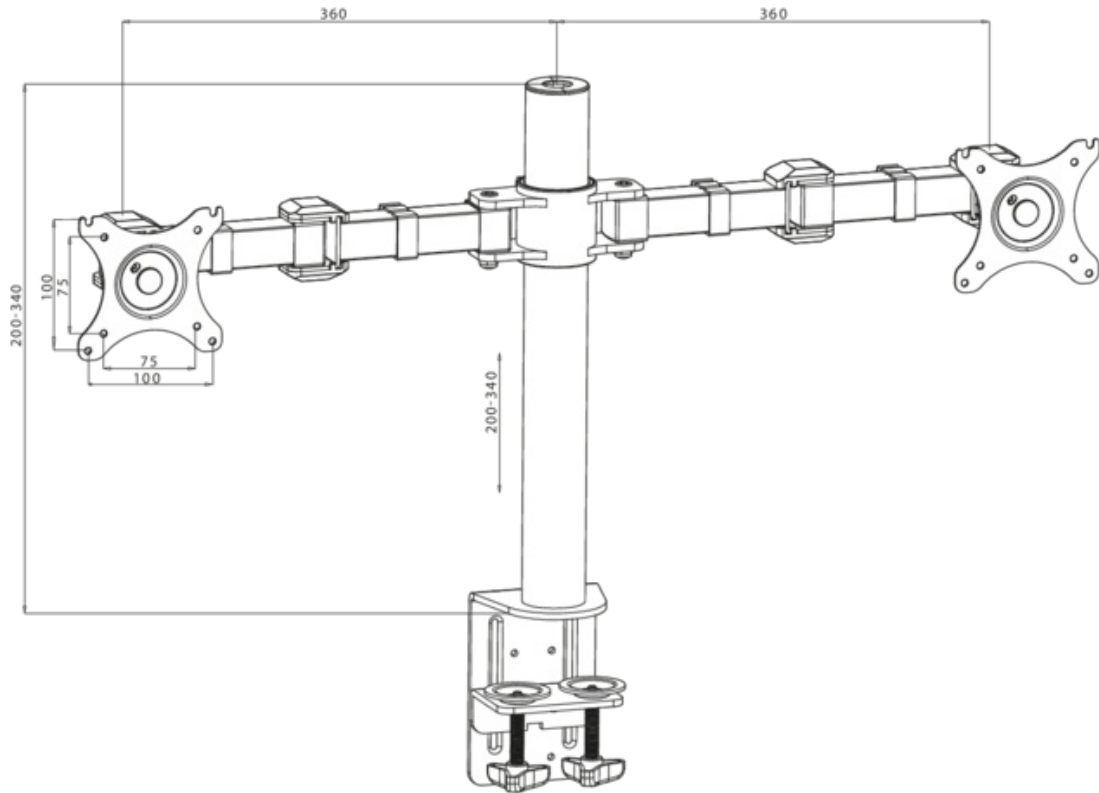

### Simple and functional dual desktop arm

The iiyama DS1002C-B1 is a desk mount (clamp) for two flat screens up to 30". Thanks to the arm you can save space on your desk and the cable management system helps to keep your workplace tidy. Broad adjustment capabilities, including tilt, swivel, height and rotation, the arm offers, allow you to easily adjust the position of the screens to your preferences assuring comfortable and healthy body posture.

## 1.

TYPE	desk mount for desktop monitor
NUMBER OF SCREENS	2
DESK MOUNT	desk clamp
SCREEN SIZE	10" - 30"
HEIGHT ADJUSTMENT	200 - 400 mm
SCREEN ROTATION	PIVOT 90°
TILT	-85° - 15°
SWIVEL	180°
MAX WEIGHT	10 kg
VESA MINIMUM	75 x 75 mm
VESA MAXIMUM	100 x 100 mm
COLOUR	'black'