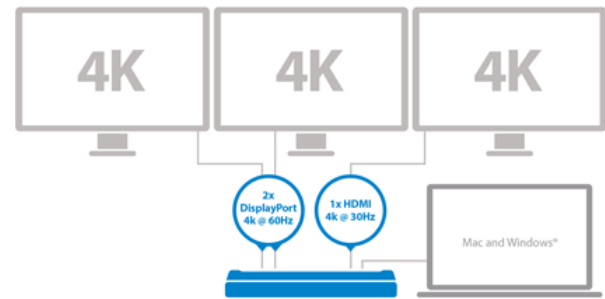

Triple-4K Monitor USB-C Docking Station for Laptops - 60W USB Power Delivery

Product ID: DK30CH2DPPDU

This USB-C™ docking station for MacBook and Windows® laptops takes productivity to a whole new level, with support for triple 4K monitors - a first in the market. The triple 4K docking station supports Ultra HD 4K resolution on two DisplayPort monitors (at 60Hz), and on one HDMI monitor (at 30Hz).

Enhance productivity with a triple-4K video workstation

This premium docking station lets you create a multi-monitor Ultra HD workstation with three monitors, even if your laptop video card doesn't natively support it.

With the triple-monitor dock, you can connect:

- 2x 4K DisplayPort displays at 4096 x 2160 resolution / 3840 x 2160 @ 60Hz
- 1x 4K HDMI displays at 4096 x 2160 resolution @ 24Hz / 3840 x 2160 @ 30Hz

The USB-C dock offers a fast and easy way to maximize your laptop's workable screen space, giving you four screens in total when coupled with your laptop's display.

5K support for a single display

For high resolution, graphic-intensive applications, the dock can also be used to connect a 5K display (5120 x 2880 resolution) at 60Hz, by connecting the two DisplayPort video ports to a single 5K display. You can set up a single 5K display or create a dual-monitor workstation, with one 5K display and one 4K HDMI display.