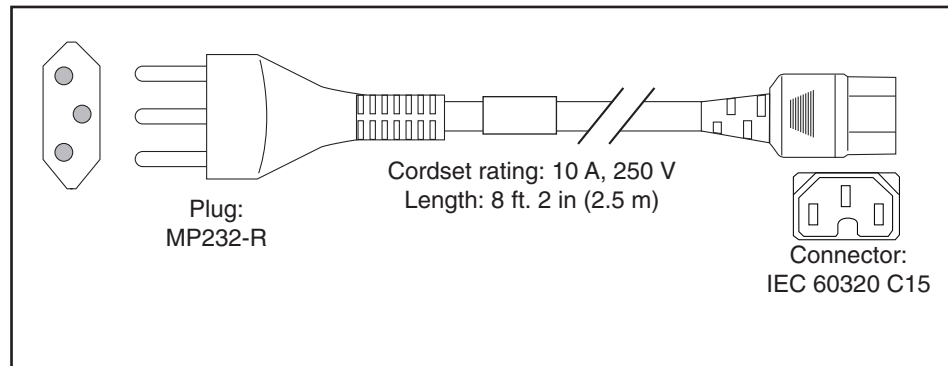

# Supported Power Cords and Plugs

Each power supply has a separate power cord. Standard power cords or jumper power cords are available for connection to the server. The jumper power cords, for use in racks, are available as an optional alternative to the standard power cords.

**Note**

Only the approved power cords or jumper power cords provided with the server are supported.

Table B-1 lists the power cords for the server power supplies.

**Table B-1 Supported Power Cords for the Server**

Description	Length		Power Cord Reference Illustration
	Feet	Meters	
CAB-250V-10A-AR Power Cord, 250 VAC 10 A IRAM 2073 Plug Argentina	8.2	2.5	<a href="#">Figure B-2</a>
CAB-9K10A-AU 250 VAC 10 A 3112 Plug, Australia	8.2	2.5	<a href="#">Figure B-3</a>
CAB-250V-10A-CN Power Cord, 250 VAC 10 A GB 2009 Plug China	8.2	2.5	<a href="#">Figure B-4</a>
CAB-9K10A-EU Power Cord, 250 VAC 10 A M 2511 Plug Europe	8.2	2.5	<a href="#">Figure B-5</a>
CAB-250V-10A-ID Power Cord, 250 VAC 16A EL-208 Plug South Africa, United Arab Emirates, India	8.2	2.5	<a href="#">Figure B-6</a>
CAB-250V-10A-IS Power Cord, 250 VAC 10 A SI32 Plug Israel	8.2	2.5	<a href="#">Figure B-7</a>
CAB-9K10A-IT Power Cord, 250 VAC 10 A CEI 23-16 Plug Italy	8.2	2.5	<a href="#">Figure B-8</a>
CAB-9K10A-SW Power Cord, 250 VAC 10 A MP232 Plug Switzerland	8.2	2.5	<a href="#">Figure B-9</a>
CAB-9K10A-UK Power Cord, 250 VAC 10 A BS1363 Plug (13 A fuse) United Kingdom	8.2	2.5	<a href="#">Figure B-10</a>
CAB-AC-250V/13A Power Cord, 250 VAC 13 A IEC60320 Plug North America	6.6	2.0	<a href="#">Figure B-11</a>

**Figure B-7 CAB-250V-10A-IS**

186574

**Figure B-8 CAB-9K10A-IT**

186575

**Figure B-9 CAB-9K10A-SW**

186578