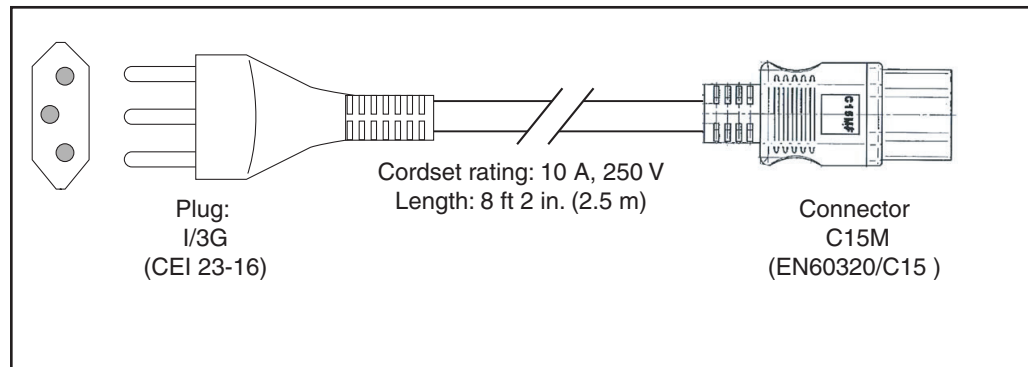

Figure B-8 CAB-9K10A-IT