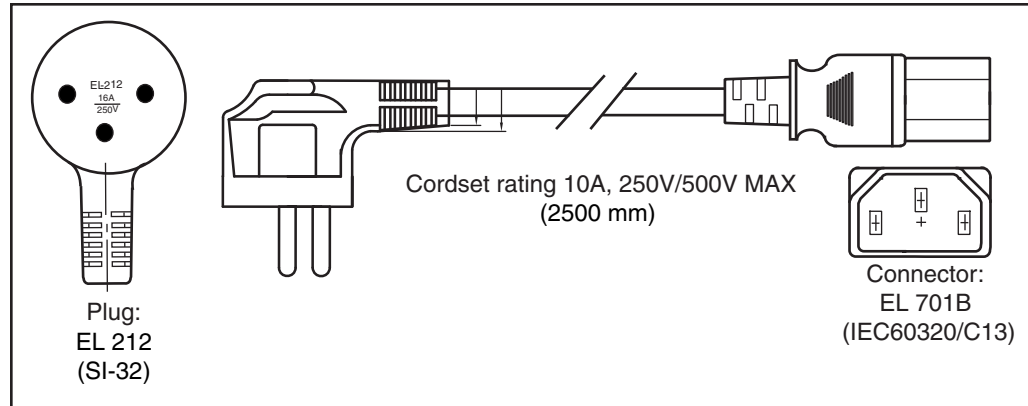

Figure B-7 CAB-250V-10A-IS