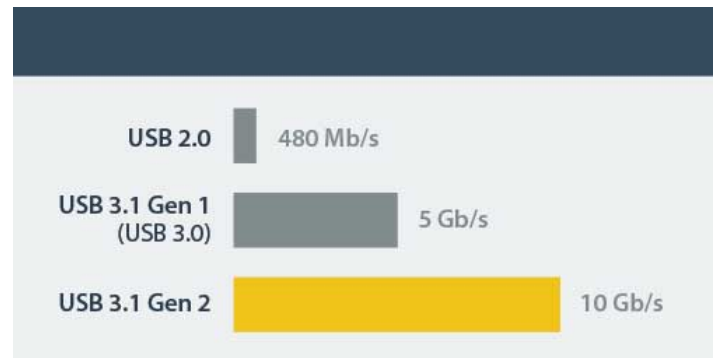

Harness the speed of USB 3.1

USB 3.1 gives you greater bandwidth and speed with file transfer rates of up to 10Gbps - twice the capability of USB 3.0 technology.

The S251BPU31C3 is backed by a StarTech.com 2-year warranty and free lifetime technical support.