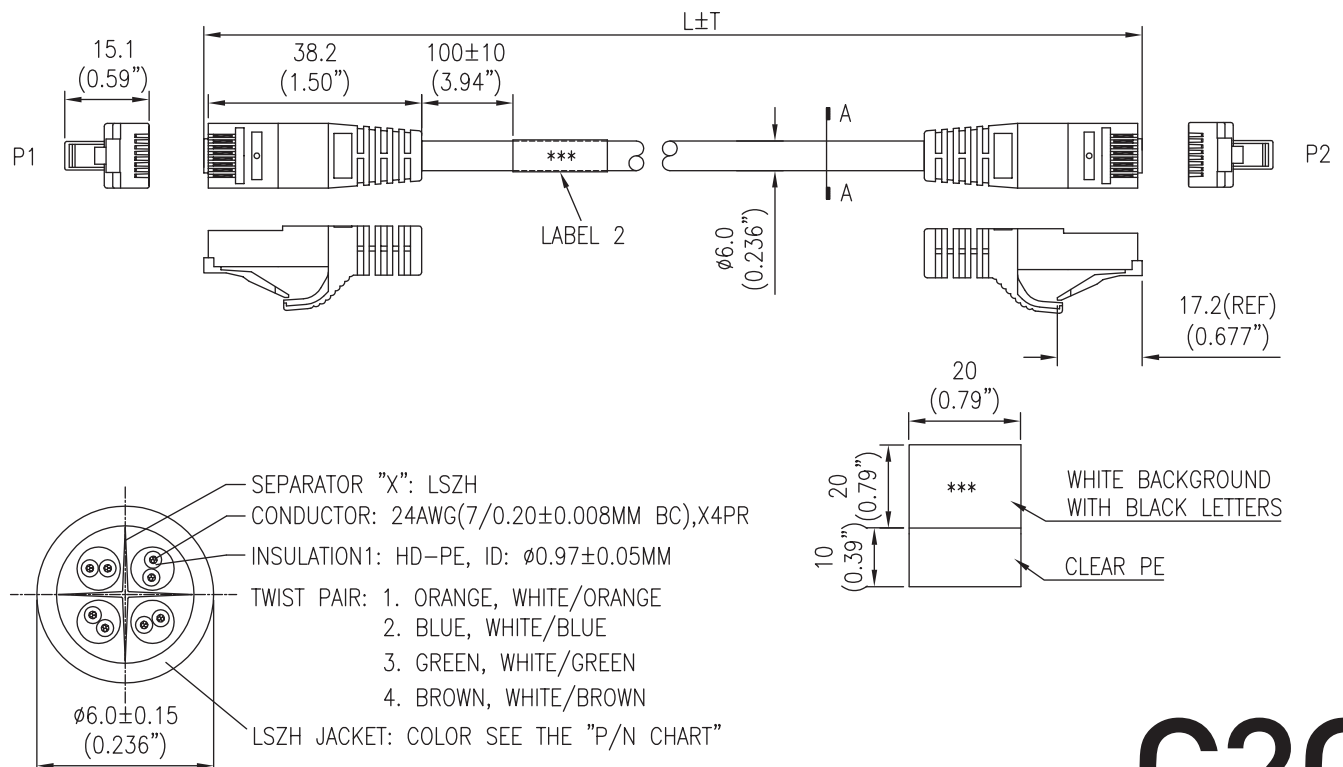

SPECIFICATION DOCUMENT

SPECIFICATIONS:

Cat6 Booted Unshielded (UTP) Network Patch Cables (LSZH)

Cable Specifications:

ELECTRICAL CHARACTERISTICS:

Conductor DC Resistance:	9.38Ω/100m (maximum)
Impedance:	100Ω
Capacitance:	5600pf/100m
Propagation Delay:	545ns/100m (maximum)
Delay Skew:	45ns/100m (maximum)

PHYSICAL CHARACTERISTICS:

Wiring Scheme:	T568B
Temperature Rating:	75°C
Voltage Rating:	30V
Approvals:	CE, ROHS Compliant
Warranty:	Lifetime
Package Type:	Polybag

CONDUCTOR (4 PAIR):

Conductor:	24AWG (7/0.20) Stranded Bare Copper
Insulation:	H-D PE
Diameter:	0.98±0.05mm
Twist Pair:	Blue & White/Blue, Orange & White/Orange; Green & White/Green; Brown & White/Brown

CONNECTOR TYPE (QUANTITY 2):

Connector Type:	8P8C (RJ45)
Gender:	Male
Connector Material:	Polycarbonate
Contacts:	Gold Plated 50μ
Hood:	Molded PVC, UL94V-0

OVERALL CABLE:

Jacket:	LSZH
Shield:	AL Foil Wrap
OD:	6.0±0.15mm