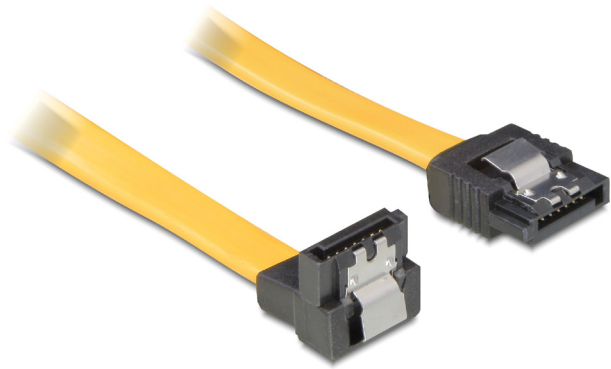

Cable SATA 100cm down/straight metal

Description

This SATA cable by Delock enables you to connect different SATA devices, e.g. SATA-HDD, SATA controller as well as SATA Flash memory. When connecting this cable to a HDD the cable will be lead downwards. Additional snap in will be provided by metal clips on the SATA connectors.

Ref. 82485
EAN 4043619824854

Images

Specification

- SATA II specification
- Data transfer rate: SATA up to 3Gbps
- Cable length: 100cm
- Metal clips
- Connector: down/ straight

Package

- Delock poly bag