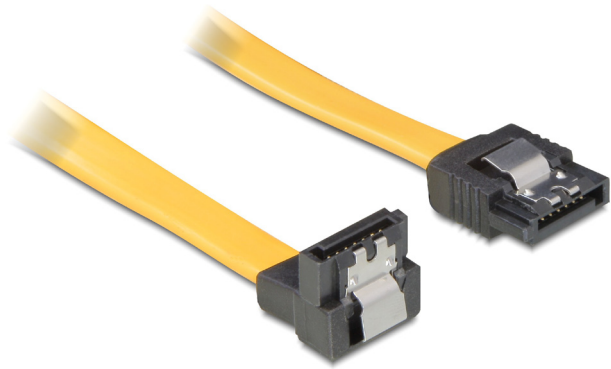

Cable SATA 30cm down/straight metal

Description

This SATA cable by Delock enables you to connect different SATA devices, e.g. SATA-HDD, SATA controller as well as SATA Flash memory. When connecting this cable to a HDD the cable will be lead downwards. Additional snap in will be provided by metal clips on the SATA connectors.

Ref. 82474
EAN 4043619824748

Images

Specification

- SATA II specification
- Data transfer rate: SATA up to 3Gbps
- Cable length: 30cm
- Metal clips
- Connector: down/ straight

Package

- Delock poly bag