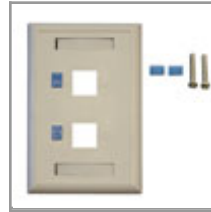

2-Port Dual Outlet RJ45 Universal Keystone Face Plate / Wall Plate, White

MODEL NUMBER: N042-001-WH

Highlights

- Single Gang White Faceplate, 2 Keystone Cutouts
- Compliant with the Federal Trade Agreements Act (TAA) for GSA Schedule purchases

Package Includes

- 2-Port White Keystone Faceplate
- 2 - Mounting Screws

Description

Tripp Lite N042-001-WH, 2-Port Keystone Faceplate, use with Tripp Lite N238 series Cat6/Cat5e Keystone Jacks. Compliant with the Federal Trade Agreements Act (TAA) for GSA Schedule purchases. Tripp Lite

Features

- Single Gang White Faceplate, 2 Keystone Cutouts
- Compliant with the Federal Trade Agreements Act (TAA) for GSA Schedule purchases

Specifications

OVERVIEW	
Style	Cat6/6e/6a
Model Type	In-Line Couplers
Accessories Type	Wall Plate
PHYSICAL	
Color	White
WARRANTY	
Product Warranty Period (Worldwide)	Lifetime limited warranty