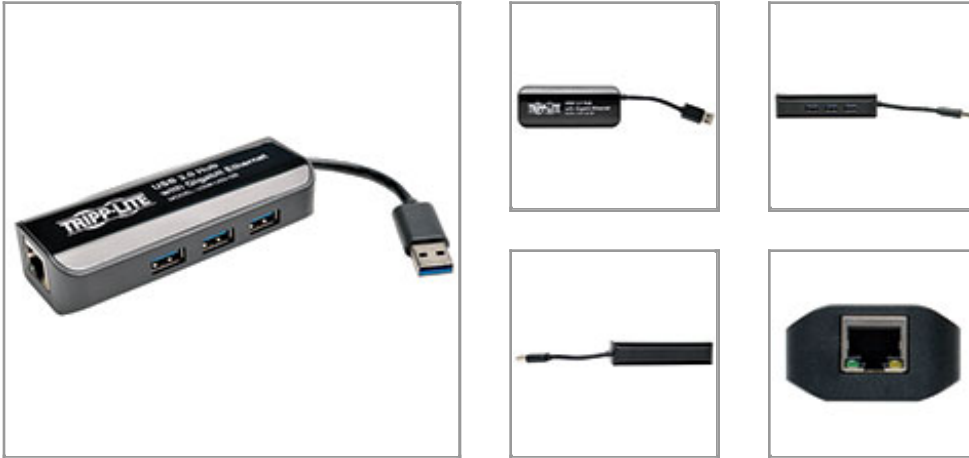

## USB 3.0 SuperSpeed to Gigabit Ethernet NIC Network Adapter with 3 Port USB 3.0 Hub

MODEL NUMBER: **U336-U03-GB**

### Description

Tripp Lites U336-U03-GB, USB 3.0 Gigabit Network Adapter, allows you to turn a single SuperSpeed USB 3.0 computer port into an RJ45 Gigabit network port, and, creates three new additional USB 3.0 hub ports as well.

This USB 3.0-based NIC lets you connect to your home or office network at full Gigabit speeds, with support for 10/100/1000Mbps. Supports features such as Wake on LAN (WoL), VLAN tagging, and Jumbo Frames.

In addition to the Ethernet Gigabit port, the unit also adds three USB 3.0 hub ports to your system, supporting USB 3.0 speeds of up to 5 Gbps.

U336-U03-GB is backward compatible with USB 2.0 and USB 1.x standards, and will support older USB devices. It can also be used with older systems that do not have USB 3.0 ports (network speed limited by USB 1.x/2.0 bus), allowing you to utilize USB 3.0/2.0/1.x devices. Works with or without included power adapter.