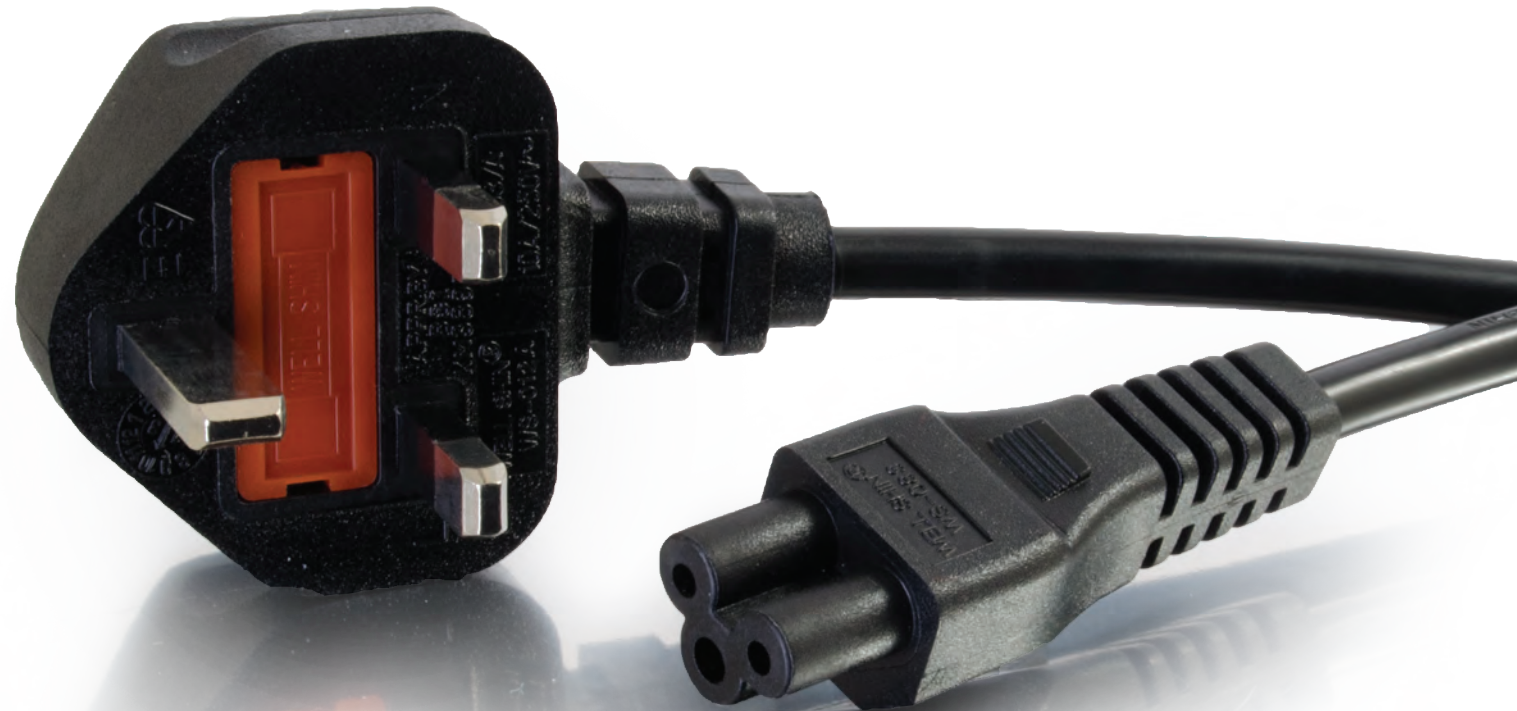

C2G POWER CORD PRODUCT LINE

C2G has again expanded its popular power cord line to offer a wider selection of fully specified, competitively priced UK, European, African and Australasian power cords, power cord extension and power cord splitters all with a lifetime warranty.

These products are convenient when you need to replace a lost or overused power cord. They are also useful when you need a shorter or longer power cord length to better fit your application. There is also a power cord splitter line available when you need to power multiple devices with one outlet.

New power cords now available

- UK power cords
- EU power cords
- Country specific power cords
  - Swiss
  - Danish
  - South African
  - Australasian
- Universal power cords

Wider selection of power cord products and lengths

- Replace lost or overused power cords
- Better fit your application using the right length cord
- Power multiple devices using one outlet
- Lifetime warranty

Product specifications are accessible online at www.c2g.com

See full SKU listing on back

Follow Us

Road 30 Hortonwood Industrial Estate | Telford, Shropshire TF1 7AB UK
www.c2g.com | UK Phone (0)800 328 2916 | EMEA Phone +44 (0)1952 677300