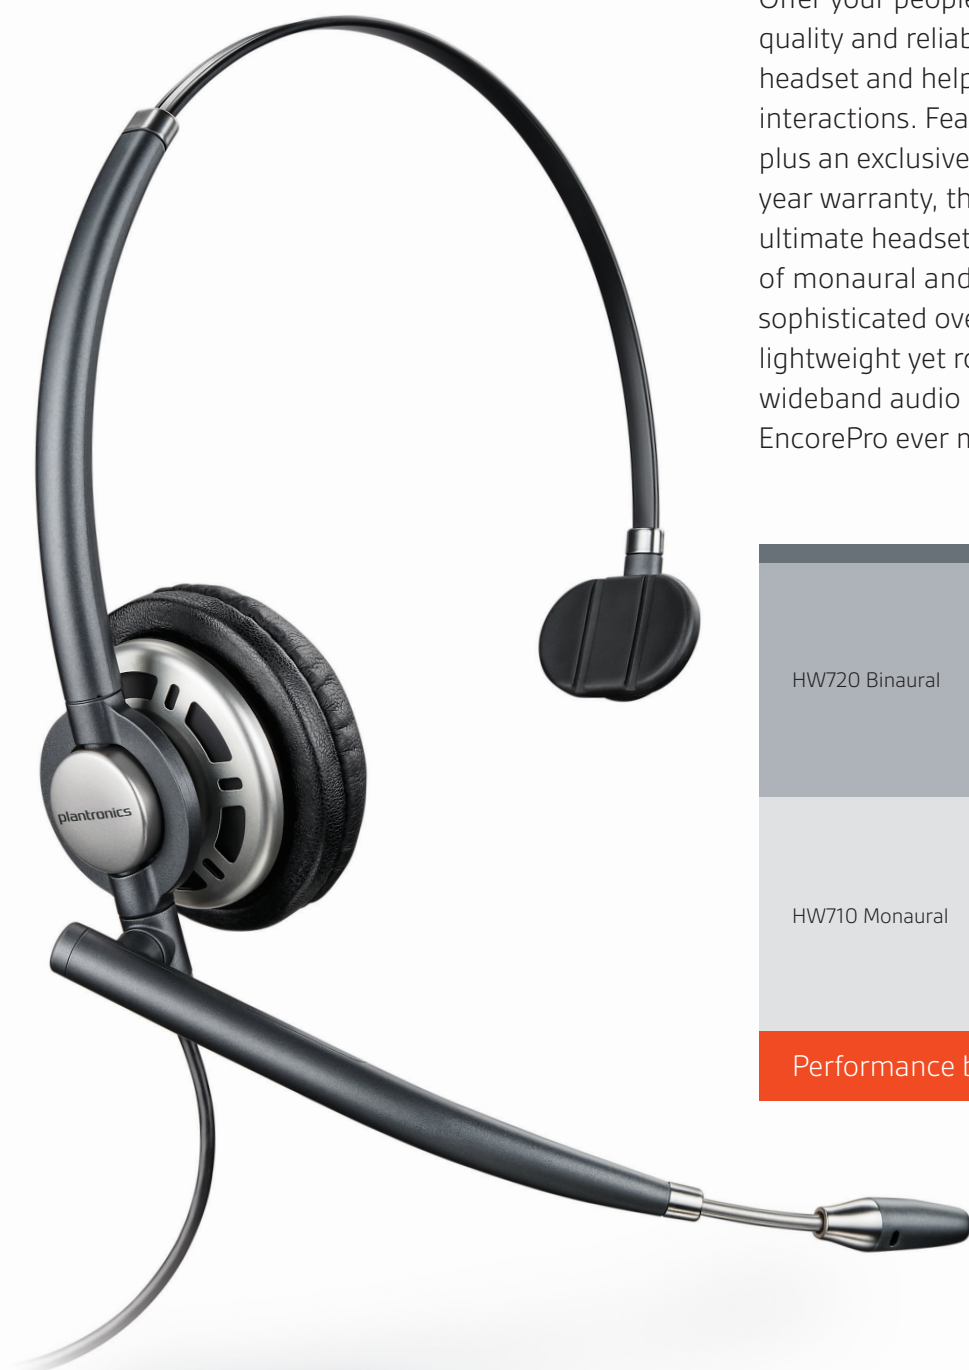

# ENCOREPRO 700 SERIES

Expect more. Deliver more.

With customer expectations continuing to rise and calls are becoming more complex than ever, accept no compromises with the premium EncorePro. Offer your people the ultimate in comfort, audio quality and reliability with our top-of-the-range headset and help them deliver smarter customer interactions. Featuring seven axes of adjustability plus an exclusive extendible mic boom and three-year warranty, the premium EncorePro is the ultimate headset for all-day calling. With a choice of monaural and binaural wearing styles, its sophisticated over-the-head design coupled with a lightweight yet robust construction and VoIP-ready wideband audio make this the most advanced EncorePro ever made.

## KEY FEATURES

- Enhanced noise-cancelling and wideband audio give you clearer conversations with your customers enabling you to offer a better service
- Distinctive and unique design provides high performance and a stylish look
- Slim and discrete construction ensures comfort and allows you to fully focus on the customer
- VoIP ready through the use of enhanced echo control and wideband audio, allows you to preserve your investment through future phone system upgrades
- Seven axes of adjustability ensure you can wear the headset in the most comfortable and effective position
- Quick Disconnect feature provides walkaway convenience and compatibility with all Plantronics® USB and deskphone audio processors and direct connect cables
- Backed by industry-leading Plantronics global service and support

### HW710/HW720

- Quick Disconnect for multiple connectivities and walkaway convenience
- Re-enforced, lightweight headband provides strength and durability
- Plush leatherette ear cushions for all-day comfort
- Wideband audio for higher quality calls
- 3 year warranty